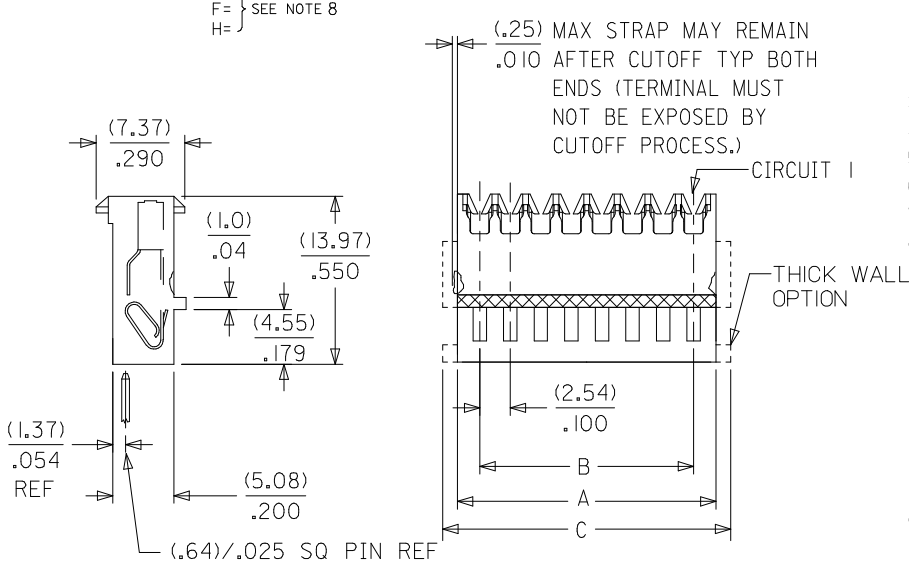

1. MATERIAL: UNFILLED NYLON, UL94V-2, MOLDED MATERIAL (CLEAR)
2. FINISH:
   - (102) OVERALL TIN: (0.00508)/.000200 MIN OVER (0.00254)/.000100 MIN COPPER.
   - (208) SELECT GOLD: (0.00038)/.000015 MIN, * SELECT TIN: (0.00254)/.000100 MIN, OVERALL NICKEL UNDERPLATE: (0.00127)/.000050 MIN.
   - (228) SELECT GOLD: (0.00076)/.000030 MIN, * SELECT TIN: (0.00254)/.000100 MIN, OVERALL NICKEL UNDERPLATE: (0.00127)/.000050 MIN.
   - (501) OVERALL GOLD: (0.00051)/.000020 MIN OVER (0.00076)/.000030 MIN NICKEL
   - (502) OVERALL GOLD: (0.00051)/.000020 MIN OVER (0.00127)/.000050 MIN NICKEL.
   - (503) OVERALL GOLD: (0.00076)/.000030 MIN OVER (0.00127)/.000050 MIN NICKEL.
   - (P909) OVERALL TIN: (0.00254)/.000100 MIN. *THE PRIMARY SHIPPING CARTON WILL BE LABELED COMPLIANT TO RoHS DIRECTIVE 2002/95/EC AND ELV ANNEX II OF DIRECTIVE 2000/53/EC*. CARTONS WITHOUT THIS LABEL MAY CONTAIN PRODUCT WITH TIN/LEAD PLATINGS.
3. PRODUCT SPECIFICATION: PS-7720-001
4. PACKAGING: BULK PK-7720-001 SEE CHART
5. THESE HOUSINGS ARE FOR USE WITH SINGLE 22 AWG WIRE TERMINATION ONLY
6. COLOR STRIPE TO RUN LENGTH OF RIB AS SHOWN (SEE CHART FOR COLOR)
7. SEE APPLICATION SPEC SMES-7720-0002 FOR ADDITIONAL INFORMATION.
8. WIRE SPECIFICATIONS: SEE SMES-7720-0002 (INSUL. DIA (1.52)/.060 MAX)
   SLOT SIZE A FOR USE WITH:
   26 AWG SOLID, STRANDED TINNED
   28 AWG SOLID, STRANDED TINNED, AND STRANDED TOPCOAT
   SLOT SIZE H FOR USE WITH:
   24 AWG SOLID, STRANDED TINNED, AND STRANDED TOPCOAT
   26 AWG STRANDED TOPCOAT
   SLOT SIZE F FOR USE WITH:
   22 AWG STRANDED TINNED
9. THIS PART CONFORMS TO CLASS B REQUIREMENTS OF COSMETIC SPECIFICATION PS-45499-002.

CORRECT HSG. NO.'S
EC NO: UCP2009-2291
DRW:MKIPPER 2009/04/16
CHKD:SSOUSEK 2009/04/17
APPR:FSM:TH 2009/04/17

QUALITY SYMBOLS
▽=0
◁=0

DESCRIPTION
REV

BA

GENERAL TOLERANCES (UNLESS SPECIFIED)

	mm	INCH
4 PLACES	± ---	± ---
3 PLACES	± ---	± ---
2 PLACES	± ---	± ---
1 PLACE	± ---	± ---

ANGULAR ±1/2°

DRAFT WHERE APPLICABLE MUST REMAIN WITHIN DIMENSIONS

DIMENSION STYLE
MM/IN

SCALE

DESIGN UNITS
INCH

THIRD ANGLE PROJECTION

DRAWN BY
SAMIEC

DATE
2004/04/13

CHECKED BY
SAMIEC

DATE
2004/04/13

APPROVED BY
MARGULIS

DATE
2004/04/13

MATERIAL NO.
SEE CHART

TITLE
KK 100 IDT CONNECTOR ASSEMBLY

MOLEX MOLEX INCORPORATED

DOCUMENT NO.
SD-7720-001

SHEET NO.
1 OF *

THIS DRAWING CONTAINS INFORMATION THAT IS INCORPORATED AND SHOULD NOT BE USED WITHOUT WRITTEN PERMISSION